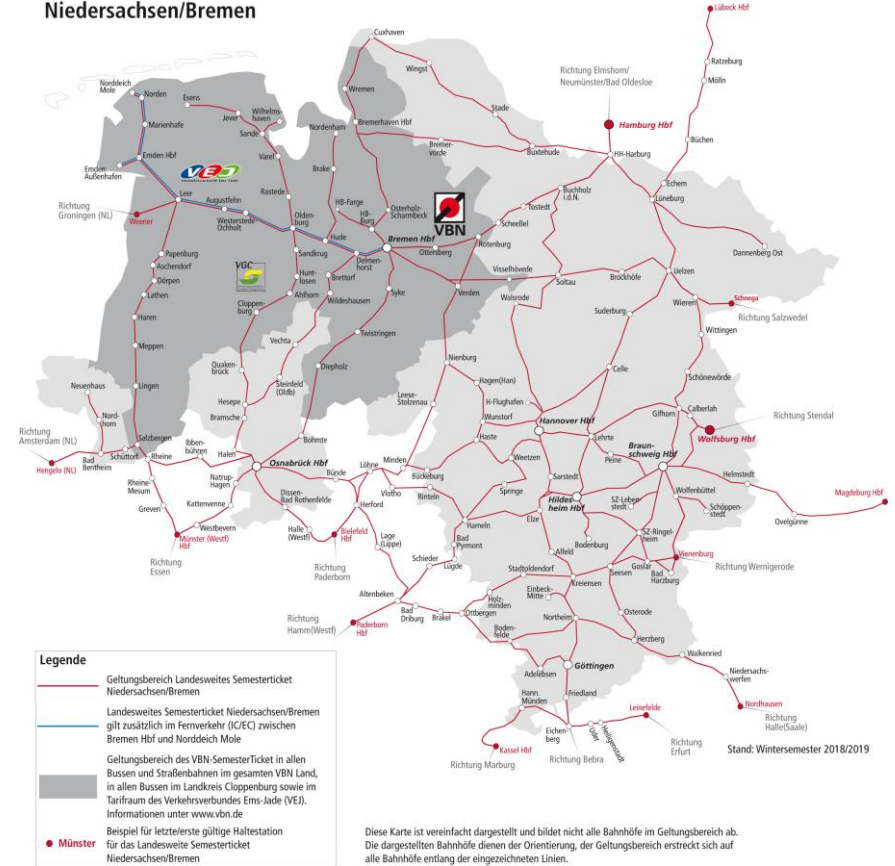

Semester ticket

- The area of validity for the VBN-SemesterTicket and the state-wide semester ticket Lower Saxony/Bremen.

Die Geltungsbereiche für das VBN-SemesterTicket und das landesweite Semesterticket Niedersachsen/Bremen